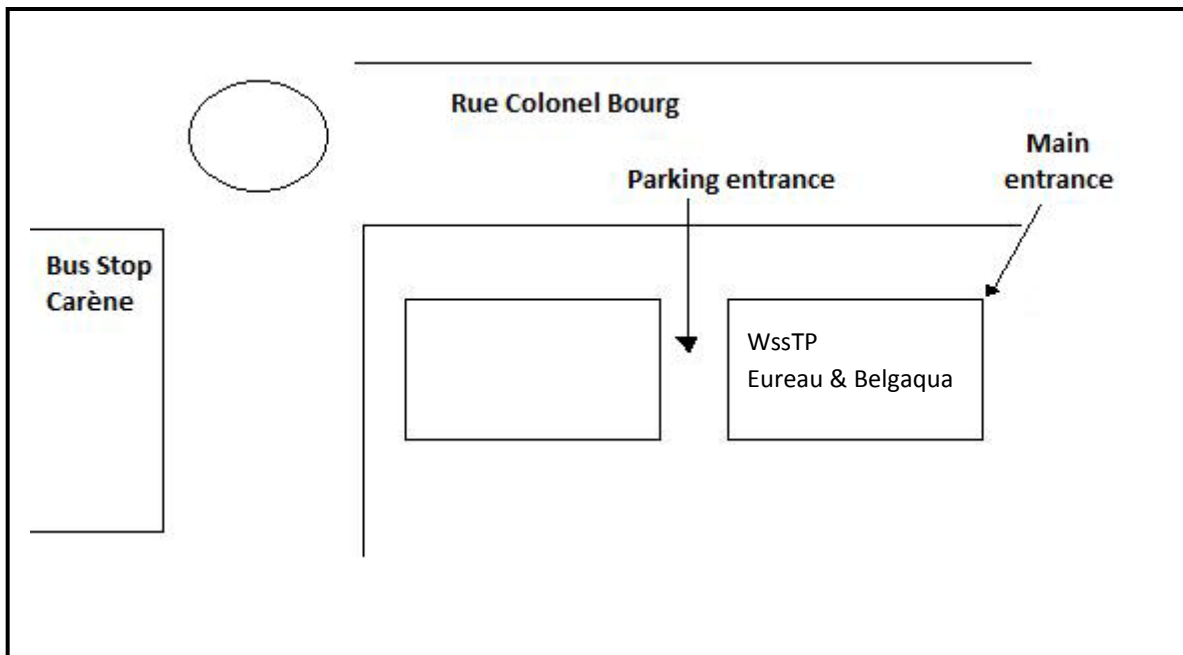

1. VENUE & ACCOMODATIONS

- **Adress**

WssTP
127 rue Colonel Bourg
1140 Brussels (Evere)
Belgium

Office: +32 27 06 40 98
Cell: +32 474 89 31 49

Link Google maps:

http://maps.google.fr/maps?f=q&source=s_q&hl=fr&geocode=&q=127+rue+colonel+bourg+brussels&sl=46.75984,1.738281&ssp=6.383284,19.665527&ie=UTF8&ll=50.858681,4.426074&spn=0.011486,0.038409&z=15

- **Accommodation**

Closest to WssTP Office

GRESHAM BELSON HOTEL

Chaussée de Louvain 805

1140 Brussels

Special rate (specify you are coming for EUREAU)

85 € single / double deluxe room – 115 € single / double executive room

Please ring to get into the parking.

- From the ring of Brussels: from junction Brussels-Louvain, follow the direction of Brussels, keep right to Reyers (exit 18). Before the exit, turn right and cross the parking of RTBF, turn right, you are on Colonel Bourg.
- From the E40 (Louvain): follow the direction of Brussels, keep right to Reyers (exit 18). Before the exit, turn right and cross the parking of RTBF, turn right, you are on Colonel Bourg.
- From A12 and city center: on Place Meiser, take Chaussée de Louvain, direction Louvain. 3rd light turn right till 2nd roundabout and turn left on Colonel Bourg.

- **Public transportation**

Metro:

Line 1 direction Stockel stop at MONTGOMERY and take bus 80, stop "Carène", the building is located 100 m across the roundabout.

Tram:

Line 23-24, stop at DIAMANT and take bus 79, stop "Carène", the building is located 100 m across the roundabout.